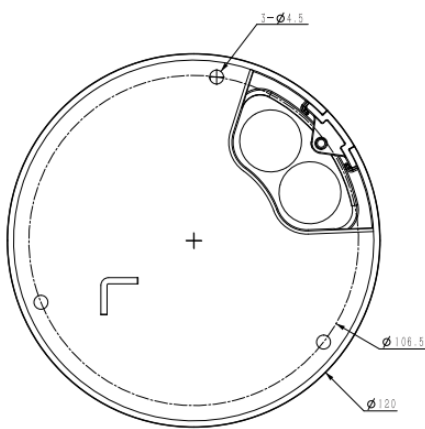

Tiandy

TC-C35KS Spec:I3/E/Y/M/S/H/2.8mm/V4.0

5MP Fixed Starlight IR Dome Camera

Pro Series

KEY FEATURES

- Metal Housing
- Up to 2880x1620@30fps
- S+265/H.265/H.264/M-JPEG
- Min. illumination Color: 0.002Lux@F1.6
- Smart IR, IR Range: 30m
- Support tripwire and perimeter
- Support Face Capture Mode
- Support Realtime Brightness Function
- Support Human/Vehicle Classification
- Built-in Mic, support max 512G Micro SD Card
- Audio I/O 1/1, Alarm I/O 1/1
- Operating Conditions -40°C~65°C, 0~95% RH
- DC12V, POE
- IP66, IK10
- CE, FCC

Tiandy

DIMENSIONS (Unit: mm)

ACCESSORIES

A25

A29

A35

A36

Tiandy Technologies Co.,Ltd.